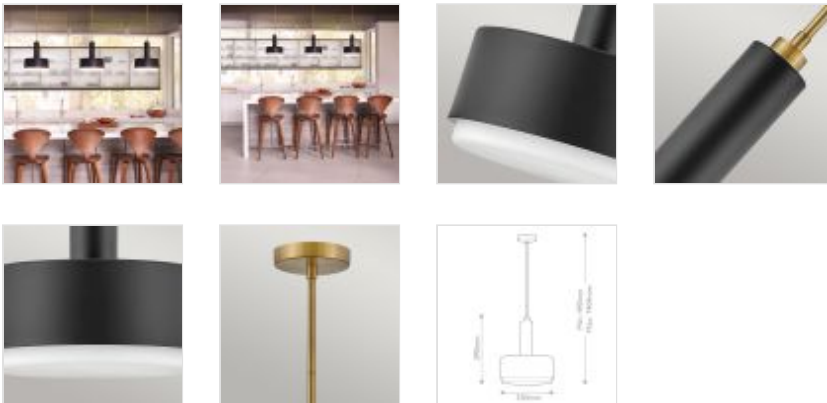

61196

Medium Pendant - Black

DETAILS	
FAMILY	Cedric
SUITABLE LOCATION	Interior
GUARANTEE	Standard 2 Year Guarantee
FINISH	Black
FITTING HEIGHT	390mm
DIAMETER	330mm
WIDTH	330mm
MINIMUM DROP	490mm
MAXIMUM DROP	1404mm
POWER SOURCE	Mains Voltage
VOLTAGE	220-240v 50hz
MAXIMUM WATTAGE	60W
NUMBER OF LAMPS	2
SOCKET	E27
INTEGRATED LED	No
RODS SUPPLIED	2 X 152mm, 2 X 305mm Rods
CLASS	Class I
BUILD MATERIALS	Steel, Opal Glass
SHADE MATERIAL	Etched Opal Glass
DIMMABLE FITTING	Compatible With Dimmable Lamps
PRODUCT WEIGHT	5kg
BOX DIMENSIONS	38 X 33.5 X 38cm
BOX WEIGHT	6.00 Kg

PRODUCT DETAILS

Medium Pendant - Black. Main build materials: Steel, Opal Glass. Max Wattage: 2 x 60W E27