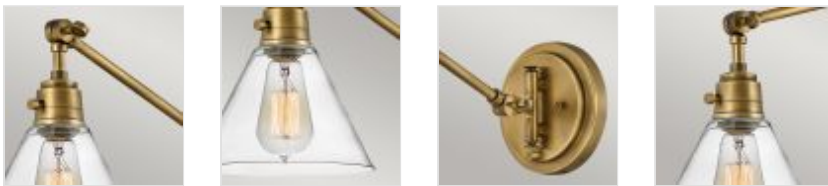

61049

1 Lt Wall Light - Heritage Brass, Clear Glass Shade

DETAILS	
FAMILY	Arti
SUITABLE LOCATION	Interior
GUARANTEE	Standard 2 Year Guarantee
FINISH	Heritage Brass, Clear Glass Shade
FITTING HEIGHT	242mm
DIAMETER	191mm
WIDTH	191mm
PROJECTION/DEPTH	386-482mm
POWER SOURCE	Mains Voltage
VOLTAGE	220-240v 50hz
MAXIMUM WATTAGE	60W
NUMBER OF LAMPS	1
SOCKET	E27
INTEGRATED LED	No
CLASS	Class I
BUILD MATERIALS	Steel, Rattan
SHADE MATERIAL	Glass
DIMMABLE FITTING	Not Dimmable
PRODUCT WEIGHT	1.35kg
BOX DIMENSIONS	52.5 X 27 X 21.5cm
BOX WEIGHT	1.88 Kg

PRODUCT DETAILS

1 Lt Wall Light - Heritage Brass, Clear Glass Shade. Main build materials: Steel, Rattan. Max Wattage: 1 x 60W E27