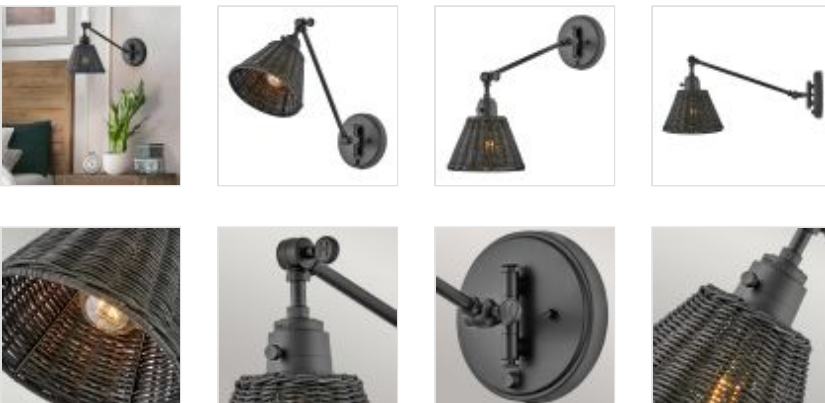

61047

1 It Wall Light - Black, Black Rattan Shade

DETAILS	
FAMILY	Arti
SUITABLE LOCATION	Interior
GUARANTEE	Standard 2 Year Guarantee
FINISH	Black, Black Rattan Shade
FITTING HEIGHT	242mm
DIAMETER	194mm
WIDTH	194mm
PROJECTION/DEPTH	386-482mm
POWER SOURCE	Mains Voltage
VOLTAGE	220-240v 50hz
MAXIMUM WATTAGE	60W
NUMBER OF LAMPS	1
SOCKET	E27
INTEGRATED LED	No
CLASS	Class I
BUILD MATERIALS	Steel, Rattan
SHADE MATERIAL	Rattan
DIMMABLE FITTING	Not Dimmable
PRODUCT WEIGHT	1.1kg
BOX DIMENSIONS	52.5 X 27 X 21.5cm
BOX WEIGHT	1.63 Kg

## PRODUCT DETAILS

1 It Wall Light - Black, Black Rattan Shade. Main build materials: Steel, Rattan. Max Wattage: 1 x 60W E27