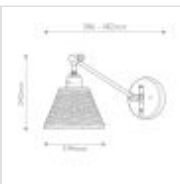

61047

1 It Wall Light - Black, Black Rattan Shade

DETAILS	
FAMILY	Arti
SUITABLE LOCATION	Interior
GUARANTEE	Standard 2 Year Guarantee
FINISH	Black, Black Rattan Shade
FITTING HEIGHT	242mm
DIAMETER	194mm
WIDTH	194mm
PROJECTION/DEPTH	386-482mm
POWER SOURCE	Mains Voltage
VOLTAGE	220-240v 50hz
MAXIMUM WATTAGE	60W
NUMBER OF LAMPS	1
SOCKET	E27
INTEGRATED LED	No
CLASS	Class I
BUILD MATERIALS	Steel, Rattan
SHADE MATERIAL	Rattan
DIMMABLE FITTING	Not Dimmable
PRODUCT WEIGHT	1.1kg
BOX DIMENSIONS	52.5 X 27 X 21.5cm
BOX WEIGHT	1.63 Kg

## PRODUCT DETAILS

1 It Wall Light - Black, Black Rattan Shade. Main build materials: Steel, Rattan. Max Wattage: 1 x 60W E27