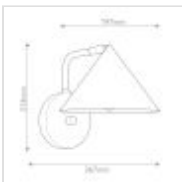

61021

1 It Wall Light - Brushed Gold

DETAILS	
FAMILY	Remyck
SUITABLE LOCATION	Interior
GUARANTEE	Standard 2 Year Guarantee
FINISH	Brushed Gold
FITTING HEIGHT	213mm
WIDTH	197mm
PROJECTION/DEPTH	267mm
POWER SOURCE	Mains Voltage
VOLTAGE	220-240v 50hz
MAXIMUM WATTAGE	60W
NUMBER OF LAMPS	1
SOCKET	E27
INTEGRATED LED	No
CLASS	Class I
BUILD MATERIALS	Steel
SHADE MATERIAL	Steel
DIMMABLE FITTING	Compatible With Dimmable Lamps
PRODUCT WEIGHT	0.83kg
BOX DIMENSIONS	40 X 26 X 23cm
BOX WEIGHT	1.42 Kg

PRODUCT DETAILS

1 It Wall Light - Brushed Gold. Main build materials: Steel. Max Wattage: 1 x 60W E27