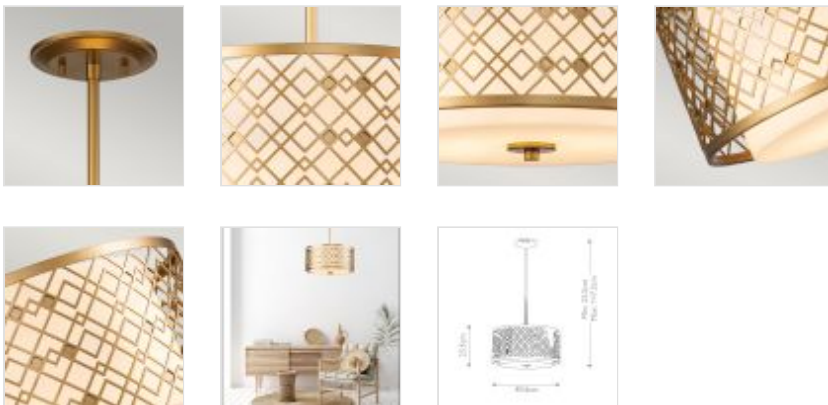

60222

2 Light Medium Pendant - Lacquered Gold

DETAILS	
FAMILY	Ziggy
SUITABLE LOCATION	Interior
GUARANTEE	General 2 Year Guarantee
FINISH	Lacquered Gold
FITTING HEIGHT	235mm
WIDTH	406mm
MINIMUM DROP	235mm
MAXIMUM DROP	1175mm
POWER SOURCE	Mains Voltage
VOLTAGE	220-240v 50hz
MAXIMUM WATTAGE	60W
NUMBER OF LAMPS	2
SOCKET	E27
INTEGRATED LED	No
RODS SUPPLIED	2 X 152mm And 2 X 305mm Rods
CLASS	Class I
BUILD MATERIALS	Steel, Glass
DIMMABLE FITTING	Compatible With Dimmable Lamps
PRODUCT WEIGHT	6kg
BOX DIMENSIONS	84 X 48 X 31.5 Cm
BOX WEIGHT	7.50 Kg

PRODUCT DETAILS

2 Lt Medium Pendant with a Lacquered Gold finish. Main build materials: Steel, Glass. Max Wattage: 2 x 60W E27