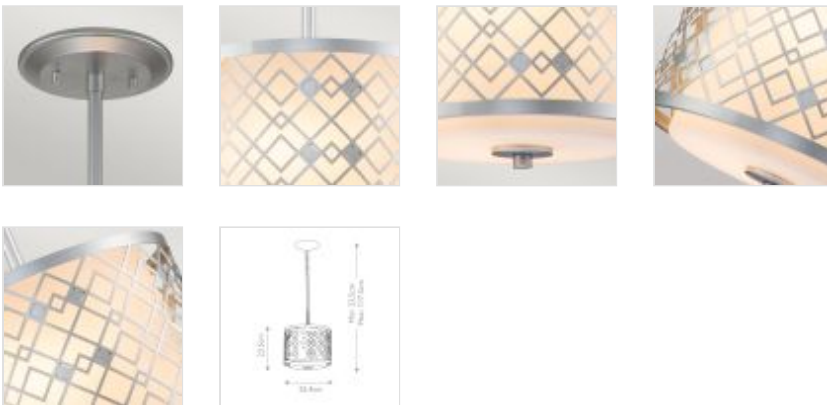

60221

2 Light Small Pendant - Lacquered Silver

DETAILS	
FAMILY	Ziggy
SUITABLE LOCATION	Interior
GUARANTEE	General 2 Year Guarantee
FINISH	Lacquered Silver
FITTING HEIGHT	235mm
WIDTH	254mm
MINIMUM DROP	235mm
MAXIMUM DROP	1175mm
POWER SOURCE	Mains Voltage
VOLTAGE	220-240v 50hz
MAXIMUM WATTAGE	40W
NUMBER OF LAMPS	2
SOCKET	E14
INTEGRATED LED	No
RODS SUPPLIED	2 X 152mm And 2 X 305mm Rods
CLASS	Class I
BUILD MATERIALS	Steel, Glass
DIMMABLE FITTING	Compatible With Dimmable Lamps
PRODUCT WEIGHT	3.7kg
BOX DIMENSIONS	48 X 48 X 29.5 Cm
BOX WEIGHT	4.30 Kg

PRODUCT DETAILS

2 Lt Small Pendant with a Lacquered Silver finish. Main build materials: Steel, Glass.
Max Wattage: 2 x 40W E14