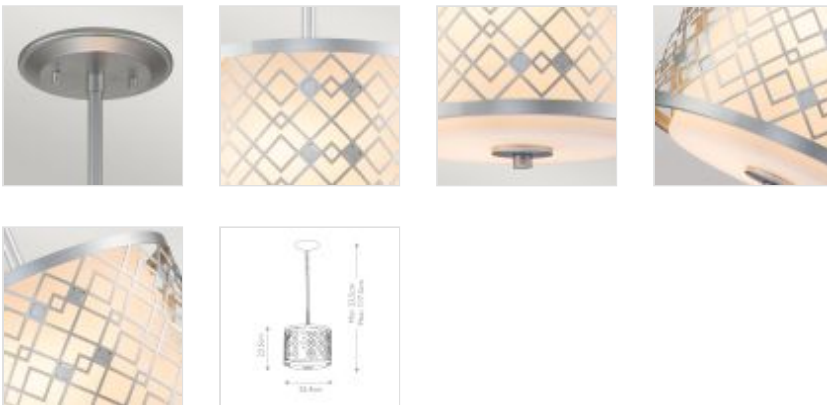

60221

2 Light Small Pendant - Lacquered Silver

DETAILS

FAMILY	Ziggy
SUITABLE LOCATION	Interior
GUARANTEE	General 2 Year Guarantee
FINISH	Lacquered Silver
FITTING HEIGHT	235mm
WIDTH	254mm
MINIMUM DROP	235mm
MAXIMUM DROP	1175mm
POWER SOURCE	Mains Voltage
VOLTAGE	220-240v 50hz
MAXIMUM WATTAGE	40W
NUMBER OF LAMPS	2
SOCKET	E14
INTEGRATED LED	No
RODS SUPPLIED	2 X 152mm And 2 X 305mm Rods
CLASS	Class I
BUILD MATERIALS	Steel, Glass
DIMMABLE FITTING	Compatible With Dimmable Lamps
PRODUCT WEIGHT	3.7kg
BOX DIMENSIONS	48 X 48 X 29.5 Cm
BOX WEIGHT	4.30 Kg

PRODUCT DETAILS

2 Lt Small Pendant with a Lacquered Silver finish. Main build materials: Steel, Glass.
Max Wattage: 2 x 40W E14