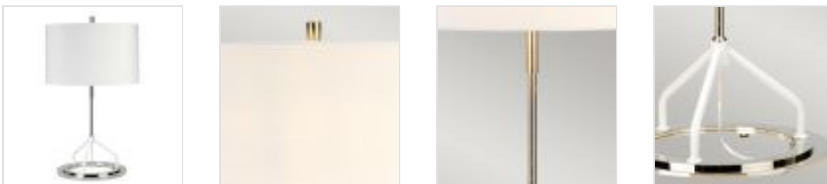

30487

Table Lamp - White And Polished Nickel

DETAILS	
FAMILY	Vicenza
SUITABLE LOCATION	Interior
GUARANTEE	General 2 Year Guarantee
FINISH	White And Polished Nickel
FITTING HEIGHT	650mm
DIAMETER	400mm
POWER SOURCE	Plug
VOLTAGE	220-240v 50hz
MAXIMUM WATTAGE	60W
NUMBER OF LAMPS	1
SOCKET	E27
INTEGRATED LED	No
CLASS	Class I
BUILD MATERIALS	Mild Steel
DIMMABLE FITTING	Compatible With Dimmable Smart Lamps
PRODUCT WEIGHT	3.17kg
BOX DIMENSIONS	47 X 47 X 50cm
BOX WEIGHT	3.52 Kg

PRODUCT DETAILS

Table Lamp with a White and Polished Nickel finish. Main build materials: Mild Steel.

Max Wattage: 1 x 60W E27