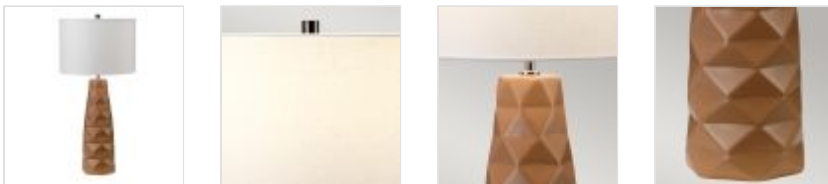

30485

1 Light Table Lamp - Vintage Caramel

DETAILS	
FAMILY	Vauxhall
SUITABLE LOCATION	Interior
GUARANTEE	General 2 Year Guarantee
FINISH	Vintage Caramel
FITTING HEIGHT	754mm
DIAMETER	360mm
POWER SOURCE	Plug
VOLTAGE	220-240v
MAXIMUM WATTAGE	60W
NUMBER OF LAMPS	1
SOCKET	E27
INTEGRATED LED	No
CLASS	Class I
BUILD MATERIALS	Ceramic, Faux Linen
DIMMABLE FITTING	Compatible With Dimmable Smart Lamps
PRODUCT WEIGHT	4.23kg
BOX DIMENSIONS	38 X 38 X 74cm
BOX WEIGHT	4.70 Kg

PRODUCT DETAILS

1 Lt Table Lamp with a Vintage Caramel finish. Main build materials: Ceramic, faux linen. Max Wattage: 1 x 60W E27