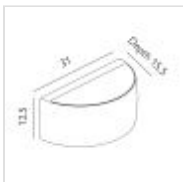

20485

1 Light Wall Light - Graphite

DETAILS	
FAMILY	Vasa
SUITABLE LOCATION	Exterior
GUARANTEE	5 Year Warranty Against Severe Corrosion
IP RATING	IP65
FINISH	Graphite
FITTING HEIGHT	125mm
WIDTH	310mm
PROJECTION/DEPTH	155mm
POWER SOURCE	Mains Voltage
VOLTAGE	220-240v 50hz
MAXIMUM WATTAGE	60W
NUMBER OF LAMPS	1
SOCKET	E27
INTEGRATED LED	No
CLASS	Class I
BUILD MATERIALS	Powder Coated Die-Cast Aluminium, Polycarbonate
DIMMABLE FITTING	Compatible With Dimmable Lamps
PRODUCT WEIGHT	2.17kg
BOX DIMENSIONS	35 X 17 X 45cm
BOX WEIGHT	2.41 Kg

PRODUCT DETAILS

1 Lt Wall Light with a Graphite finish. Main build materials: Powder Coated Die-Cast Aluminium, Polycarbonate. Max Wattage: 1 x 60W E27