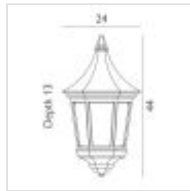

19825

1 Light Half Lantern - Black

#### DETAILS

<b>FAMILY</b>	Valencia
<b>SUITABLE LOCATION</b>	Exterior
<b>GUARANTEE</b>	5 Year Warranty Against Severe Corrosion
<b>IP RATING</b>	IP54
<b>FINISH</b>	Black
<b>FITTING HEIGHT</b>	440mm
<b>WIDTH</b>	240mm
<b>PROJECTION/DEPTH</b>	130mm
<b>POWER SOURCE</b>	Mains Voltage
<b>VOLTAGE</b>	220-240v 50hz
<b>MAXIMUM WATTAGE</b>	60W
<b>NUMBER OF LAMPS</b>	1
<b>SOCKET</b>	E27
<b>INTEGRATED LED</b>	No
<b>CLASS</b>	Class II
<b>BUILD MATERIALS</b>	Powder Coated Die-Cast Aluminium, Polycarbonate
<b>DIMMABLE FITTING</b>	Compatible With Dimmable Lamps
<b>PRODUCT WEIGHT</b>	1.87kg
<b>BOX DIMENSIONS</b>	26 X 16 X 46cm
<b>BOX WEIGHT</b>	2.08 Kg