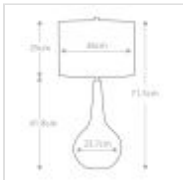

30484

1 Light Table Lamp - Red

DETAILS	
FAMILY	Upton
SUITABLE LOCATION	Interior
GUARANTEE	General 2 Year Guarantee
FINISH	Red
FITTING HEIGHT	715mm
DIAMETER	360mm
POWER SOURCE	Plug
VOLTAGE	220-240v 50hz
MAXIMUM WATTAGE	60W
NUMBER OF LAMPS	1
SOCKET	E27
INTEGRATED LED	No
CLASS	Class I
BUILD MATERIALS	Ceramic
DIMMABLE FITTING	Compatible With Dimmable Smart Lamps
PRODUCT WEIGHT	2.46kg
BOX DIMENSIONS	37 X 38 X 71cm
BOX WEIGHT	4.40 Kg

PRODUCT DETAILS

1 Lt Table Lamp with a Red finish. Main build materials: Ceramic. Max Wattage: 1 x 60W E27