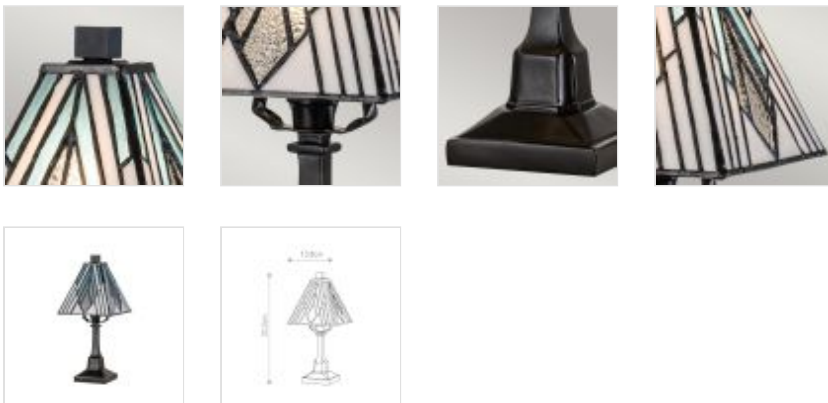

59042

1 Light Small Table Lamp - Grey Bronze

DETAILS	
FAMILY	Alderley
SUITABLE LOCATION	Interior
GUARANTEE	Standard 2 Year Guarantee
FINISH	Grey Bronze
FITTING HEIGHT	323mm
DIAMETER	138mm
PROJECTION/DEPTH	138mm
POWER SOURCE	Plug
VOLTAGE	220-240v 50hz
MAXIMUM WATTAGE	40W
NUMBER OF LAMPS	1
SOCKET	E14
INTEGRATED LED	No
CLASS	Class II
BUILD MATERIALS	Steel, Art Glass
SHADE MATERIAL	Art Glass
DIMMABLE FITTING	Compatible With Dimmable Smart Lamps
PRODUCT WEIGHT	1.1kg
BOX DIMENSIONS	32 X 27 X 21cm
BOX WEIGHT	1.60 Kg

PRODUCT DETAILS

1lt Small Table Lamp with a Grey Bronze finish. Main build materials: Steel, Art Glass. Max Wattage: 1 x 40W E14