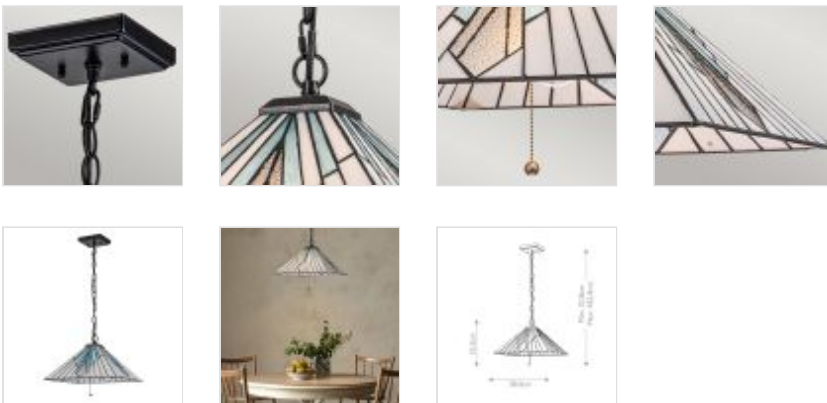

59039

1 Light Pendant - Grey Bronze

DETAILS	
FAMILY	Alderley
SUITABLE LOCATION	Interior
GUARANTEE	Standard 2 Year Guarantee
FINISH	Grey Bronze
FITTING HEIGHT	233mm
DIAMETER	380mm
PROJECTION/DEPTH	380mm
MINIMUM DROP	328mm
MAXIMUM DROP	1828mm
POWER SOURCE	Mains Voltage
VOLTAGE	220-240v 50hz
MAXIMUM WATTAGE	60W
NUMBER OF LAMPS	1
SOCKET	E27
INTEGRATED LED	No
CLASS	Class I
BUILD MATERIALS	Steel, Art Glass
SHADE MATERIAL	Art Glass
DIMMABLE FITTING	Compatible With Dimmable Lamps
PRODUCT WEIGHT	2.8kg
BOX DIMENSIONS	45 X 45 X 27,5cm
BOX WEIGHT	3.80 Kg

PRODUCT DETAILS

1lt Pendant with a Grey Bronze finish. Main build materials: Steel, Art Glass. Max Wattage: 1 x 60W E27