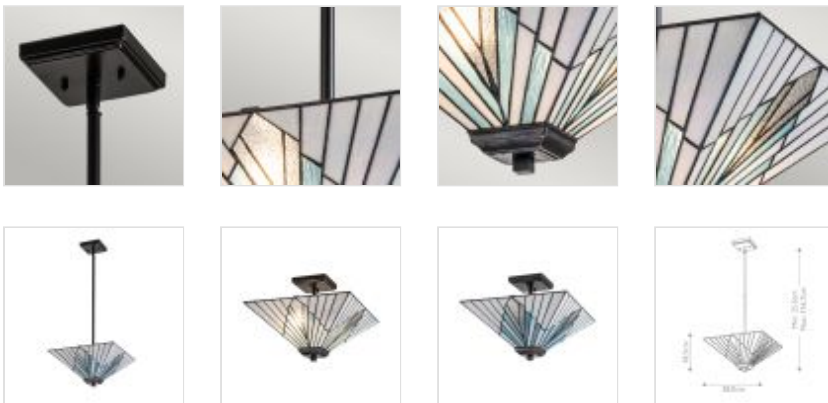

59038

2 Light Trio-Mount Pendant - Grey Bronze

DETAILS	
FAMILY	Alderley
SUITABLE LOCATION	Interior
GUARANTEE	Standard 2 Year Guarantee
FINISH	Grey Bronze
FITTING HEIGHT	185mm
DIAMETER	380mm
PROJECTION/DEPTH	380mm
MINIMUM DROP	255mm
MAXIMUM DROP	1167mm
POWER SOURCE	Mains Voltage
VOLTAGE	220-240v 50hz
MAXIMUM WATTAGE	60W
NUMBER OF LAMPS	2
SOCKET	E27
INTEGRATED LED	No
RODS SUPPLIED	2 X 152mm & 2 X 304mm Rods
CLASS	Class I
BUILD MATERIALS	Steel, Art Glass
SHADE MATERIAL	Art Glass
DIMMABLE FITTING	Compatible With Dimmable Lamps
PRODUCT WEIGHT	3.1kg
BOX DIMENSIONS	45 X 45 X 27,5cm
BOX WEIGHT	4.30 Kg

PRODUCT DETAILS

2lt Trio-Mount Pendant with a Grey Bronze finish. Main build materials: Steel, Art Glass. Max Wattage: 2 x 60W E27