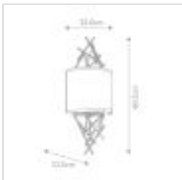

52589

2 Light Wall Light - Dark Brown

DETAILS

FAMILY	Taiko
SUITABLE LOCATION	Interior
GUARANTEE	General 2 Year Guarantee
FINISH	Dark Brown
FITTING HEIGHT	602mm
DIAMETER	250mm
WIDTH	250mm
PROJECTION/DEPTH	125mm
POWER SOURCE	Mains Voltage
VOLTAGE	220-240v 50hz
MAXIMUM WATTAGE	40W
NUMBER OF LAMPS	2
SOCKET	E14
INTEGRATED LED	No
CLASS	Class I
BUILD MATERIALS	Steel, Beige Linen Shade
DIMMABLE FITTING	Compatible With Dimmable Lamps
PRODUCT WEIGHT	4.14kg
BOX DIMENSIONS	64.5 X 27 X 42cm
BOX WEIGHT	4.60 Kg

PRODUCT DETAILS

2 Lt Wall Light with a Dark Brown finish. Main build materials: Steel, Beige Linen Shade. Max Wattage: 2 x 40W E14