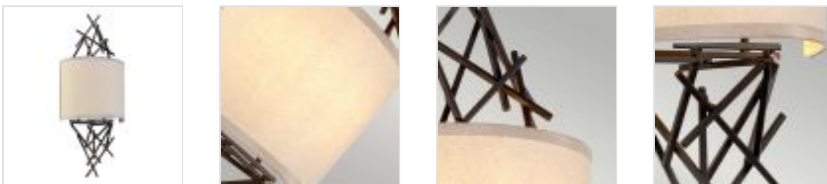

52589

2 Light Wall Light - Dark Brown

DETAILS

FAMILY	Taiko
SUITABLE LOCATION	Interior
GUARANTEE	General 2 Year Guarantee
FINISH	Dark Brown
FITTING HEIGHT	602mm
DIAMETER	250mm
WIDTH	250mm
PROJECTION/DEPTH	125mm
POWER SOURCE	Mains Voltage
VOLTAGE	220-240v 50hz
MAXIMUM WATTAGE	40W
NUMBER OF LAMPS	2
SOCKET	E14
INTEGRATED LED	No
CLASS	Class I
BUILD MATERIALS	Steel, Beige Linen Shade
DIMMABLE FITTING	Compatible With Dimmable Lamps
PRODUCT WEIGHT	4.14kg
BOX DIMENSIONS	64.5 X 27 X 42cm
BOX WEIGHT	4.60 Kg

PRODUCT DETAILS

2 Lt Wall Light with a Dark Brown finish. Main build materials: Steel, Beige Linen Shade. Max Wattage: 2 x 40W E14