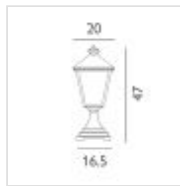

16081

1 Light Medium Pedestal - Black

DETAILS

FAMILY	Turin
SUITABLE LOCATION	Exterior
GUARANTEE	5 Year Warranty Against Severe Corrosion
IP RATING	IP54
FINISH	Black
FITTING HEIGHT	470mm
WIDTH	200mm
POWER SOURCE	Mains Voltage
VOLTAGE	220-240v 50hz
MAXIMUM WATTAGE	60W
NUMBER OF LAMPS	1
SOCKET	E27
INTEGRATED LED	No
CLASS	Class II
BUILD MATERIALS	Powder Coated Die-Cast Aluminium, Polycarbonate
DIMMABLE FITTING	Compatible With Dimmable Lamps
PRODUCT WEIGHT	1.99kg
BOX DIMENSIONS	39 X 23 X 22cm
BOX WEIGHT	2.21 Kg

PRODUCT DETAILS

1 Lt Medium Pedestal with a Textured Black finish. Main build materials: Powder Coated Die-Cast Aluminium, Polycarbonate. Max Wattage: 1 x 60W E27