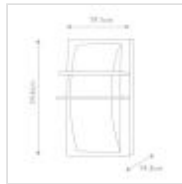

50990

1 Light Wall Lantern - Graphite

| DETAILS | |
|-------------------|-----------------------------------|
| FAMILY | Sven |
| SUITABLE LOCATION | Exterior |
| IP RATING | IP65 |
| FINISH | Graphite |
| FITTING HEIGHT | 346mm |
| WIDTH | 191mm |
| PROJECTION/DEPTH | 143mm |
| POWER SOURCE | Mains Voltage |
| VOLTAGE | 220-240v 50hz |
| MAXIMUM WATTAGE | 60W |
| NUMBER OF LAMPS | 1 |
| SOCKET | E27 |
| INTEGRATED LED | No |
| CLASS | Class I |
| BUILD MATERIALS | Cast Aluminium, Polycarbonate |
| DIMMABLE FITTING | Compatible With Dimmable Lamps |
| PRODUCT WEIGHT | 1.53kg |
| BOX DIMENSIONS | 20 X 16 X 36cm |
| BOX WEIGHT | 1.70 Kg |

PRODUCT DETAILS

1 Lt Wall Lantern with a Graphite finish. Main build materials: Cast Aluminium, Polycarbonate. Max Wattage: 1 x 60W E27