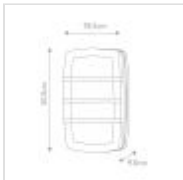

50992

2 Light Wall/Ceiling Lantern - Graphite

DETAILS	
FAMILY	Sven
SUITABLE LOCATION	Exterior
IP RATING	IP54
FINISH	Graphite
FITTING HEIGHT	300mm
WIDTH	185mm
PROJECTION/DEPTH	90mm
POWER SOURCE	Mains Voltage
VOLTAGE	220-240v 50hz
MAXIMUM WATTAGE	60W
NUMBER OF LAMPS	2
SOCKET	E27
INTEGRATED LED	No
CLASS	Class I
BUILD MATERIALS	Cast Aluminium, Polycarbonate
DIMMABLE FITTING	Compatible With Dimmable Lamps
PRODUCT WEIGHT	1.44kg
BOX DIMENSIONS	19.5 X 10 X 31cm
BOX WEIGHT	1.60 Kg

## PRODUCT DETAILS

2 Lt Wall/Ceiling Lantern with a Graphite finish. Main build materials: Cast Aluminium, Polycarbonate. Max Wattage: 2 x 60W E27