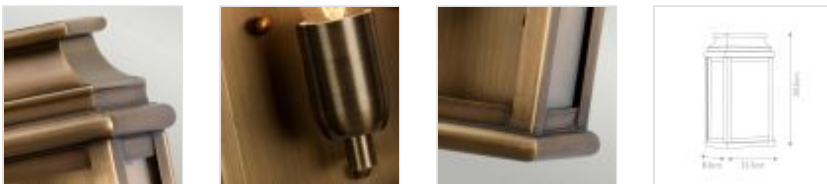

20169

1 Light Wall Lantern - Aged Brass

DETAILS	
FAMILY	St Martins
SUITABLE LOCATION	Exterior
GUARANTEE	Limited Lifetime Warranty
IP RATING	IP44
FINISH	Aged Brass
FITTING HEIGHT	305mm
WIDTH	225mm
PROJECTION/DEPTH	80mm
POWER SOURCE	Mains Voltage
VOLTAGE	220-240v 50hz
MAXIMUM WATTAGE	60W
NUMBER OF LAMPS	1
SOCKET	E27
INTEGRATED LED	No
CLASS	Class I
BUILD MATERIALS	Solid Brass, Clear Glass
DIMMABLE FITTING	Compatible With Dimmable Lamps
PRODUCT WEIGHT	1.89kg
BOX DIMENSIONS	37 X 30 X 18cm
BOX WEIGHT	2.10 Kg

PRODUCT DETAILS

1 Lt Wall Lantern with a Aged Brass finish. Main build materials: Solid Brass, Clear Glass. Max Wattage: 1 x 60W E27