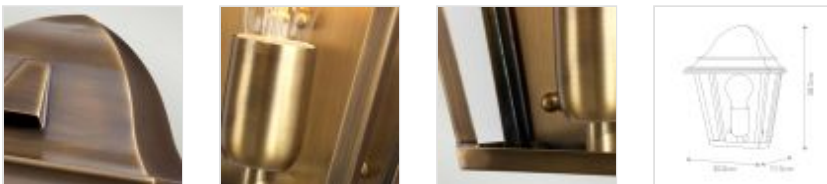

20168

1 Light Wall Lantern - Aged Brass

DETAILS	
FAMILY	St James
SUITABLE LOCATION	Exterior
GUARANTEE	Limited Lifetime Warranty
IP RATING	IP44
FINISH	Aged Brass
FITTING HEIGHT	285mm
WIDTH	200mm
PROJECTION/DEPTH	115mm
POWER SOURCE	Mains Voltage
VOLTAGE	220-240v 50hz
MAXIMUM WATTAGE	60W
NUMBER OF LAMPS	1
SOCKET	E27
INTEGRATED LED	No
CLASS	Class I
BUILD MATERIALS	Solid Brass, Clear Glass
DIMMABLE FITTING	Compatible With Dimmable Lamps
PRODUCT WEIGHT	1.85kg
BOX DIMENSIONS	36 X 28 X 22cm
BOX WEIGHT	2.05 Kg

**PRODUCT DETAILS**

1 Lt Wall Lantern with a Aged Brass finish. Main build materials: Solid Brass, Clear Glass. Max Wattage: 1 x 60W E27