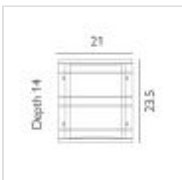

20832

1 Light Flush Light - Black

DETAILS

FAMILY	Stockholm
SUITABLE LOCATION	Exterior
GUARANTEE	5 Year Warranty Against Severe Corrosion
IP RATING	IP54
FINISH	Black
FITTING HEIGHT	235mm
WIDTH	210mm
PROJECTION/DEPTH	140mm
POWER SOURCE	Mains Voltage
VOLTAGE	220-240v 50hz
MAXIMUM WATTAGE	60W
NUMBER OF LAMPS	1
SOCKET	E27
INTEGRATED LED	No
CLASS	Class I
BUILD MATERIALS	Powder Coated Galvanised Steel, Opal Polycarbonate
DIMMABLE FITTING	Compatible With Dimmable Lamps
PRODUCT WEIGHT	2.43kg
BOX DIMENSIONS	25 X 22 X 15cm
BOX WEIGHT	2.70 Kg

PRODUCT DETAILS

1 Lt Flush Light with a Textured Black finish. Main build materials: Powder Coated Galvanised Steel, Opal Polycarbonate. Max Wattage: 1 x 60W E27