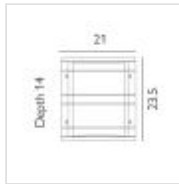

20292

1 Light Flush Light - Black

DETAILS	
FAMILY	Stockholm
SUITABLE LOCATION	Exterior
GUARANTEE	5 Year Warranty Against Severe Corrosion
IP RATING	IP54
FINISH	Black
FITTING HEIGHT	235mm
WIDTH	210mm
PROJECTION/DEPTH	140mm
POWER SOURCE	Mains Voltage
VOLTAGE	220-240v 50hz
MAXIMUM WATTAGE	60W
NUMBER OF LAMPS	1
SOCKET	E27
INTEGRATED LED	No
CLASS	Class I
BUILD MATERIALS	Powder Coated Galvanised Steel, Clear Polycarbonate
DIMMABLE FITTING	Compatible With Dimmable Lamps
PRODUCT WEIGHT	2.43kg
BOX DIMENSIONS	25 X 22 X 15cm
BOX WEIGHT	2.70 Kg

PRODUCT DETAILS

1 Lt Flush Light with a Textured Black finish. Main build materials: Powder Coated Galvanised Steel, Clear Polycarbonate. Max Wattage: 1 x 60W E27