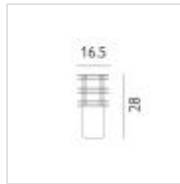

21389

1 Light Small Bollard - Black

DETAILS	
FAMILY	Stockholm
SUITABLE LOCATION	Exterior
GUARANTEE	5 Year Warranty Against Severe Corrosion
IP RATING	IP65
FINISH	Black
FITTING HEIGHT	280mm
WIDTH	165mm
POWER SOURCE	Mains Voltage
VOLTAGE	220-240v 50hz
MAXIMUM WATTAGE	60W
NUMBER OF LAMPS	1
SOCKET	E27
INTEGRATED LED	No
CLASS	Class II
BUILD MATERIALS	Powder Coated Galvanised Steel, Polycarbonate
DIMMABLE FITTING	Compatible With Dimmable Lamps
PRODUCT WEIGHT	5.54kg
BOX DIMENSIONS	20.5 X 20.5 X 32cm
BOX WEIGHT	6.16 Kg

PRODUCT DETAILS

1 Lt Small Bollard with a Textured Black finish. Main build materials: Powder Coated Galvanised Steel, Polycarbonate. Max Wattage: 1 x 60W E27