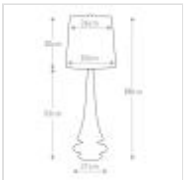

31338

1 Light Table Lamp - Grey

DETAILS	
FAMILY	Spin
SUITABLE LOCATION	Interior
GUARANTEE	General 2 Year Guarantee
FINISH	Grey
FITTING HEIGHT	880mm
DIAMETER	300mm
POWER SOURCE	Plug
VOLTAGE	220-240v 50hz
MAXIMUM WATTAGE	60W
NUMBER OF LAMPS	1
SOCKET	E27
INTEGRATED LED	No
CLASS	Class I
BUILD MATERIALS	Porcelain
DIMMABLE FITTING	Compatible With Dimmable Smart Lamps
PRODUCT WEIGHT	2.93kg
BOX DIMENSIONS	32 X 32 X 94.5cm
BOX WEIGHT	3.26 Kg

PRODUCT DETAILS

1 Lt Table Lamp with a Grey finish. Main build materials: Porcelain. Max Wattage: 1 x 60W E27