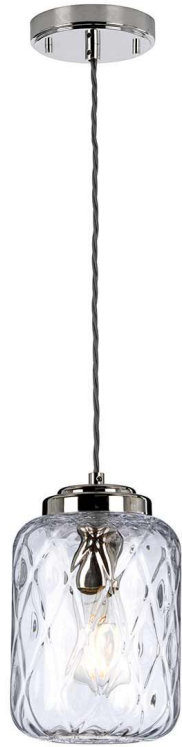

58266

1 Light Pendant - Polished Nickel, Clear Glass

DETAILS

FAMILY	Sola
SUITABLE LOCATION	Interior
GUARANTEE	General 2 Year Guarantee
FINISH	Polished Nickel, Clear Glass
FITTING HEIGHT	268mm
DIAMETER	170mm
WIDTH	170mm
MINIMUM DROP	358mm
MAXIMUM DROP	2208mm
POWER SOURCE	Mains Voltage
VOLTAGE	220-240v 50hz
MAXIMUM WATTAGE	60W
NUMBER OF LAMPS	1
SOCKET	E27
INTEGRATED LED	No
CLASS	Class I
BUILD MATERIALS	Steel, Clear Glass
DIMMABLE FITTING	Compatible With Dimmable Lamps
PRODUCT WEIGHT	2.25kg
BOX DIMENSIONS	23 X 23 X 34cm
BOX WEIGHT	2.50 Kg

PRODUCT DETAILS

1 Lt Pendant with a Polished Nickel, Clear Glass finish. Main build materials: Steel, Clear Glass. Max Wattage: 1 x 60W E27