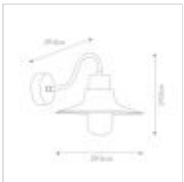

23679

1 Light Wall Lantern - Aged Brass

DETAILS	
FAMILY	Sheldon
SUITABLE LOCATION	Exterior
GUARANTEE	Limited Lifetime Warranty
IP RATING	IP44
FINISH	Aged Brass
FITTING HEIGHT	240mm
WIDTH	295mm
PROJECTION/DEPTH	390mm
POWER SOURCE	Mains Voltage
VOLTAGE	220-240v 50hz
MAXIMUM WATTAGE	60W
NUMBER OF LAMPS	1
SOCKET	E27
INTEGRATED LED	No
CLASS	Class I
BUILD MATERIALS	Solid Brass, Glass
DIMMABLE FITTING	Compatible With Dimmable Lamps
PRODUCT WEIGHT	1.94kg
BOX DIMENSIONS	26 X 39 X 45cm
BOX WEIGHT	2.15 Kg

PRODUCT DETAILS

1 It Wall Lantern with a Aged Brass finish. Main build materials: Solid Brass, Glass.

Max Wattage: 1 x 60W E27