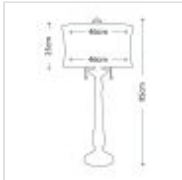

24978

2 Light Table Lamp - Pewter

DETAILS

FAMILY	Presidential
SUITABLE LOCATION	Interior
GUARANTEE	General 2 Year Guarantee
FINISH	Pewter
FITTING HEIGHT	940mm
DIAMETER	460mm
POWER SOURCE	Plug
VOLTAGE	220-240v 50hz
MAXIMUM WATTAGE	60W
NUMBER OF LAMPS	2
SOCKET	E27
INTEGRATED LED	No
BUILD MATERIALS	Cast Zinc
DIMMABLE FITTING	Compatible With Dimmable Smart Lamps
PRODUCT WEIGHT	5.01kg
BOX DIMENSIONS	30 X 30 X 86cm
BOX WEIGHT	5.50 Kg

PRODUCT DETAILS

2 Lt Table Lamp with a Pewter finish. Main build materials: Cast Zinc. Max Wattage: 2 x 60W E27