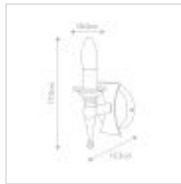

22504

1 Light Wall Light - Black

DETAILS	
FAMILY	Saxon
SUITABLE LOCATION	Interior
GUARANTEE	General 2 Year Guarantee
FINISH	Black
FITTING HEIGHT	170mm
WIDTH	100mm
PROJECTION/DEPTH	125mm
POWER SOURCE	Mains Voltage
VOLTAGE	220-240v 50hz
MAXIMUM WATTAGE	60W
NUMBER OF LAMPS	1
SOCKET	E14
INTEGRATED LED	No
CLASS	Class I
BUILD MATERIALS	Steel
DIMMABLE FITTING	Compatible With Dimmable Lamps
PRODUCT WEIGHT	0.61kg
BOX DIMENSIONS	15 X 14 X 15cm
BOX WEIGHT	0.68 Kg

PRODUCT DETAILS

1 Lt Wall Light with a Black finish. Main build materials: Steel. Max Wattage: 1 x 60W E14