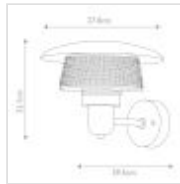

60695

1 Light Wall Lantern - Grey

DETAILS	
FAMILY	Saturne
SUITABLE LOCATION	Exterior
GUARANTEE	15 Year Anti Corrosion Guarantee
IP RATING	IP44
FINISH	Grey
FITTING HEIGHT	221mm
WIDTH	270mm
PROJECTION/DEPTH	295mm
POWER SOURCE	Mains Voltage
VOLTAGE	220-240v 50hz
MAXIMUM WATTAGE	40W
NUMBER OF LAMPS	1
SOCKET	E27
INTEGRATED LED	No
CLASS	Class I
BUILD MATERIALS	304 Stainless Steel, Aluminium, Glass
DIMMABLE FITTING	Compatible With Dimmable Lamps
PRODUCT WEIGHT	1.1kg
BOX DIMENSIONS	35.5 X 27.5 X 13.5cm
BOX WEIGHT	1.25 Kg

## PRODUCT DETAILS

1 Lt Wall Lantern with a Grey finish. Main build materials: 304 Stainless Steel, Aluminium, Glass. Max Wattage: 1 x 40W E27