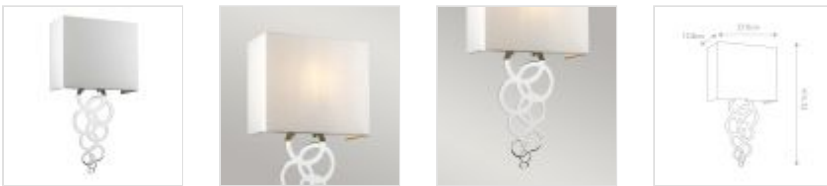

58395

Medium 1 Light Wall Light - Polished Chrome

DETAILS	
FAMILY	Rosa
SUITABLE LOCATION	Interior
GUARANTEE	General 2 Year Guarantee
FINISH	Polished Chrome
FITTING HEIGHT	521mm
WIDTH	270mm
PROJECTION/DEPTH	128mm
POWER SOURCE	Mains Voltage
VOLTAGE	220-240v 50hz
MAXIMUM WATTAGE	60W
NUMBER OF LAMPS	1
SOCKET	E27
INTEGRATED LED	No
CLASS	Class I
BUILD MATERIALS	Steel, Ivory Faux Silk Shade
SHADE MATERIAL	Faux Silk
DIMMABLE FITTING	Compatible With Dimmable Lamps
PRODUCT WEIGHT	1kg
BOX DIMENSIONS	32.5 X 16 X 26cm
BOX WEIGHT	1.30 Kg

PRODUCT DETAILS

Medium 1 Lt Wall Light with a Polished Chrome finish. Main build materials: Steel, Ivory Faux Silk Shade. Max Wattage: 1 x 60W E27