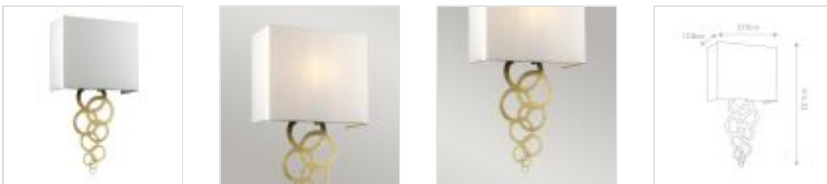

58394

Medium 1 Light Wall Light - Aged Brass

DETAILS	
FAMILY	Rosa
SUITABLE LOCATION	Interior
GUARANTEE	General 2 Year Guarantee
FINISH	Aged Brass
FITTING HEIGHT	521mm
WIDTH	270mm
PROJECTION/DEPTH	128mm
POWER SOURCE	Mains Voltage
VOLTAGE	220-240v 50hz
MAXIMUM WATTAGE	60W
NUMBER OF LAMPS	1
SOCKET	E27
INTEGRATED LED	No
CLASS	Class I
BUILD MATERIALS	Steel, Ivory Faux Silk Shade
SHADE MATERIAL	Faux Silk
DIMMABLE FITTING	Compatible With Dimmable Lamps
PRODUCT WEIGHT	1kg
BOX DIMENSIONS	32.5 X 16 X 26cm
BOX WEIGHT	1.30 Kg

PRODUCT DETAILS

Medium 1 Lt Wall Light with a Aged Brass finish. Main build materials: Steel, Ivory Faux Silk Shade. Max Wattage: 1 x 60W E27