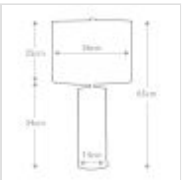

31059

1 Light Table Lamp - White With White Shade

DETAILS	
FAMILY	Ripple
SUITABLE LOCATION	Interior
GUARANTEE	General 2 Year Guarantee
FINISH	White With White Shade
FITTING HEIGHT	650mm
WIDTH	360mm
POWER SOURCE	Plug
VOLTAGE	220-240v 50hz
MAXIMUM WATTAGE	60W
NUMBER OF LAMPS	1
SOCKET	E27
INTEGRATED LED	No
CLASS	Class I
BUILD MATERIALS	Polyresin
SHADE MATERIAL	Faux Linen Hard-Backed
DIMMABLE FITTING	Compatible With Dimmable Smart Lamps
PRODUCT WEIGHT	4.77kg
BOX DIMENSIONS	42 X 42 X 60.5cm
BOX WEIGHT	5.30 Kg

## PRODUCT DETAILS

1 Lt Table Lamp with a White with White Shade finish. Main build materials: Polyresin. Max Wattage: 1 x 60W E27