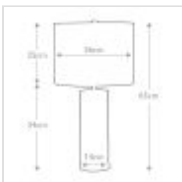

31062

1 Light Table Lamp - Black With Black Shade

#### DETAILS

<b>FAMILY</b>	Ripple
<b>SUITABLE LOCATION</b>	Interior
<b>GUARANTEE</b>	General 2 Year Guarantee
<b>FINISH</b>	Black With Black Shade
<b>FITTING HEIGHT</b>	650mm
<b>WIDTH</b>	360mm
<b>POWER SOURCE</b>	Plug
<b>VOLTAGE</b>	220-240v 50hz
<b>MAXIMUM WATTAGE</b>	60W
<b>NUMBER OF LAMPS</b>	1
<b>SOCKET</b>	E27
<b>INTEGRATED LED</b>	No
<b>CLASS</b>	Class I
<b>BUILD MATERIALS</b>	Polyresin
<b>SHADE MATERIAL</b>	Faux Linen Hard-Backed
<b>DIMMABLE FITTING</b>	Compatible With Dimmable Smart Lamps
<b>PRODUCT WEIGHT</b>	4.46kg
<b>BOX DIMENSIONS</b>	41 X 41 X 58cm
<b>BOX WEIGHT</b>	4.95 Kg

#### PRODUCT DETAILS

1 Lt Table Lamp with a Black with Black Shade finish. Main build materials: Polyresin.

Max Wattage: 1 x 60W E27