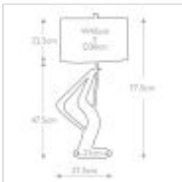

30483

1 Light Table Lamp - Polished Nickel

DETAILS	
FAMILY	Ribbon
SUITABLE LOCATION	Interior
GUARANTEE	General 2 Year Guarantee
FINISH	Polished Nickel
FITTING HEIGHT	775mm
WIDTH	450mm
PROJECTION/DEPTH	300mm
POWER SOURCE	Plug
VOLTAGE	220-240v 50hz
MAXIMUM WATTAGE	60W
NUMBER OF LAMPS	1
SOCKET	E27
INTEGRATED LED	No
CLASS	Class I
BUILD MATERIALS	Steel
DIMMABLE FITTING	Compatible With Dimmable Smart Lamps
PRODUCT WEIGHT	5.85kg
BOX DIMENSIONS	35 X 58 X 67.5cm
BOX WEIGHT	6.50 Kg

PRODUCT DETAILS

1 Lt Table Lamp with a Polished Nickel finish. Main build materials: Steel. Max Wattage: 1 x 60W E27