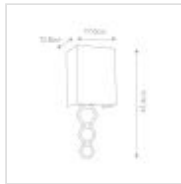

58390

Small 1 Light Wall Light - Aged Brass

DETAILS

FAMILY	Ria
SUITABLE LOCATION	Interior
GUARANTEE	General 2 Year Guarantee
FINISH	Aged Brass
FITTING HEIGHT	474mm
WIDTH	170mm
PROJECTION/DEPTH	128mm
POWER SOURCE	Mains Voltage
VOLTAGE	220-240v 50hz
MAXIMUM WATTAGE	60W
NUMBER OF LAMPS	1
SOCKET	E27
INTEGRATED LED	No
CLASS	Class I
BUILD MATERIALS	Steel, Ivory Faux Silk Shade
SHADE MATERIAL	Faux Silk
DIMMABLE FITTING	Compatible With Dimmable Lamps
PRODUCT WEIGHT	0.8kg
BOX DIMENSIONS	20 X 15.5 X 26cm
BOX WEIGHT	1.10 Kg

PRODUCT DETAILS

Small 1 Lt Wall Light with a Aged Brass finish. Main build materials: Steel, Ivory Faux Silk Shade. Max Wattage: 1 x 60W E27