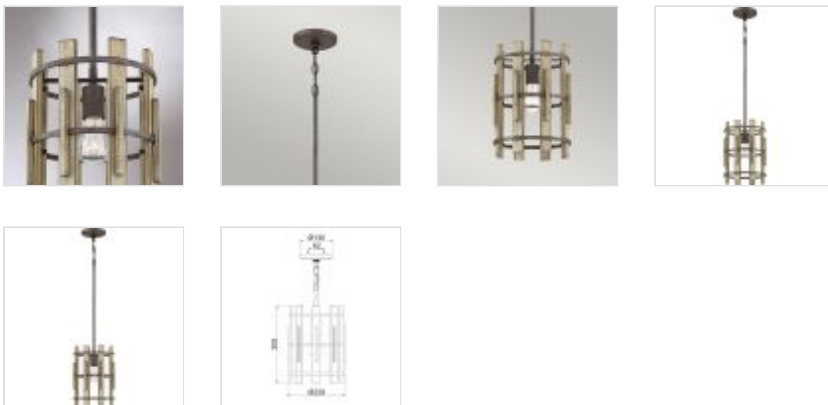

30479

Mini Pendant - Rustic Iron

DETAILS	
FAMILY	Wood Hollow
SUITABLE LOCATION	Interior
GUARANTEE	General 2 Year Guarantee
FINISH	Rustic Iron
FITTING HEIGHT	305mm
DIAMETER	229mm
MINIMUM DROP	416mm
MAXIMUM DROP	1395mm
POWER SOURCE	Mains Voltage
VOLTAGE	220-240v
MAXIMUM WATTAGE	100W
NUMBER OF LAMPS	1
SOCKET	E27
INTEGRATED LED	No
RODS SUPPLIED	Supplied With 2 X 152mm & 2 X 305mm Rods
CLASS	Class I
BUILD MATERIALS	Steel
DIMMABLE FITTING	Compatible With Dimmable Lamps
PRODUCT WEIGHT	3.83kg
BOX DIMENSIONS	29.5 X 29.5 X 18.5cm
BOX WEIGHT	4.25 Kg

PRODUCT DETAILS

Mini Pendant with a Rustic Iron finish. Main build materials: Steel. Max Wattage: 1 x 100W E27