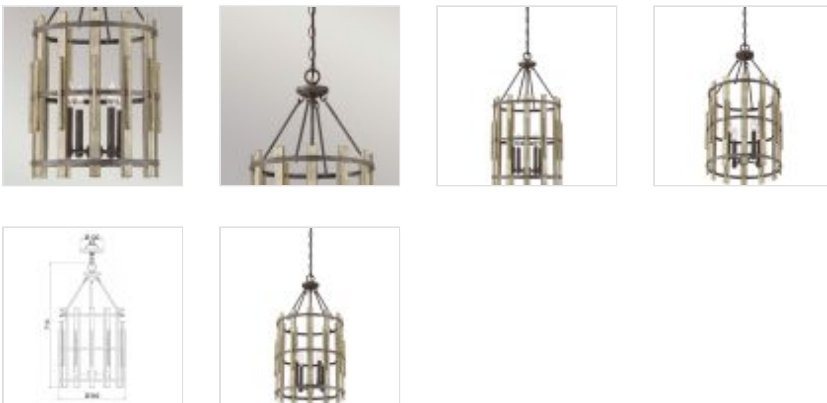

30477

4 Light Chandelier - Rustic Iron

DETAILS	
FAMILY	Wood Hollow
SUITABLE LOCATION	Interior
GUARANTEE	General 2 Year Guarantee
FINISH	Rustic Iron
FITTING HEIGHT	710mm
DIAMETER	382mm
MINIMUM DROP	787mm
MAXIMUM DROP	2647mm
POWER SOURCE	Mains Voltage
VOLTAGE	220-240v
MAXIMUM WATTAGE	60W
NUMBER OF LAMPS	4
SOCKET	E14
INTEGRATED LED	No
CLASS	Class I
BUILD MATERIALS	Steel
DIMMABLE FITTING	Compatible With Dimmable Lamps
PRODUCT WEIGHT	7.97kg
BOX DIMENSIONS	45 X 45 X 52cm
BOX WEIGHT	8.85 Kg

PRODUCT DETAILS

4 Lt Chandelier with a Rustic Iron finish. Main build materials: Steel. Max Wattage: 4 x 60W E14