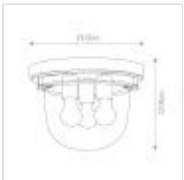

58739

3 Light Flush - Polished Chrome

DETAILS	
FAMILY	Whistling
SUITABLE LOCATION	Interior / Bathroom
GUARANTEE	General 2 Year Guarantee
IP RATING	IP44
FINISH	Polished Chrome
FITTING HEIGHT	238mm
DIAMETER	330mm
WIDTH	330mm
POWER SOURCE	Mains Voltage
VOLTAGE	220-240v 50hz
MAXIMUM WATTAGE	40W
NUMBER OF LAMPS	3
SOCKET	E27
INTEGRATED LED	No
CLASS	Class I
BUILD MATERIALS	Steel, Glass
DIMMABLE FITTING	Compatible With Dimmable Lamps
PRODUCT WEIGHT	2.57kg
BOX DIMENSIONS	38.5 X 38.5 X 32cm
BOX WEIGHT	3.94 Kg

## PRODUCT DETAILS

3 Lt Flush with a Polished Chrome finish. Main build materials: Steel, Glass. Max Wattage: 3 x 40W E27