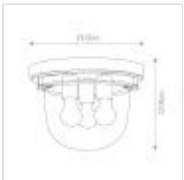

58737

3 Light Flush - Brushed Brass

DETAILS	
FAMILY	Whistling
SUITABLE LOCATION	Interior / Bathroom
GUARANTEE	General 2 Year Guarantee
IP RATING	IP44
FINISH	Brushed Brass
FITTING HEIGHT	238mm
DIAMETER	330mm
WIDTH	330mm
POWER SOURCE	Mains Voltage
VOLTAGE	220-240v 50hz
MAXIMUM WATTAGE	40W
NUMBER OF LAMPS	3
SOCKET	E27
INTEGRATED LED	No
CLASS	Class I
BUILD MATERIALS	Steel, Glass
DIMMABLE FITTING	Compatible With Dimmable Lamps
PRODUCT WEIGHT	2.45kg
BOX DIMENSIONS	38.5 X 38.5 X 32cm
BOX WEIGHT	3.75 Kg

## PRODUCT DETAILS

3 Lt Flush with a Brushed Brass finish. Main build materials: Steel, Glass. Max Wattage: 3 x 40W E27