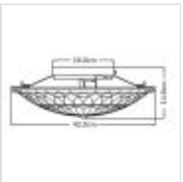

27156

2 Light Flush - Grey Bronze

DETAILS	
FAMILY	West End
SUITABLE LOCATION	Interior
GUARANTEE	General 2 Year Guarantee
FINISH	Grey Bronze
FITTING HEIGHT	148mm
WIDTH	420mm
PROJECTION/DEPTH	432mm
POWER SOURCE	Mains Voltage
VOLTAGE	220-240v 50hz
MAXIMUM WATTAGE	60W
NUMBER OF LAMPS	2
SOCKET	E27
INTEGRATED LED	No
CLASS	Class I
BUILD MATERIALS	Steel, Art Glass
DIMMABLE FITTING	Compatible With Dimmable Lamps
PRODUCT WEIGHT	1.8kg
BOX DIMENSIONS	16 X 44 X 45cm
BOX WEIGHT	2.00 Kg

PRODUCT DETAILS

2 Lt Flush with a Grey Bronze finish. Main build materials: Steel, Art Glass. Max Wattage: 2 x 60W E27