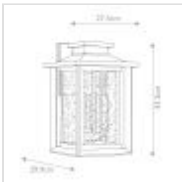

52030

3 Light Large Wall Lantern - Black

DETAILS	
FAMILY	Wakefield
SUITABLE LOCATION	Exterior
GUARANTEE	5 Year
IP RATING	IP44
FINISH	Black
FITTING HEIGHT	433mm
DIAMETER	273mm
WIDTH	273mm
PROJECTION/DEPTH	299mm
POWER SOURCE	Mains Voltage
VOLTAGE	220-240v 50hz
MAXIMUM WATTAGE	40W
NUMBER OF LAMPS	3
SOCKET	E14
INTEGRATED LED	No
CLASS	Class I
BUILD MATERIALS	Weather Resistant Composite, Clear Seeded Glass
DIMMABLE FITTING	Compatible With Dimmable Lamps
PRODUCT WEIGHT	4.67kg
BOX DIMENSIONS	37 X 37 X 52cm
BOX WEIGHT	5.93 Kg

PRODUCT DETAILS

3 Lt Large Wall Lantern with a Textured Black finish. Main build materials: Weather Resistant Composite, Clear Seeded Glass. Max Wattage: 3 x 40W E14