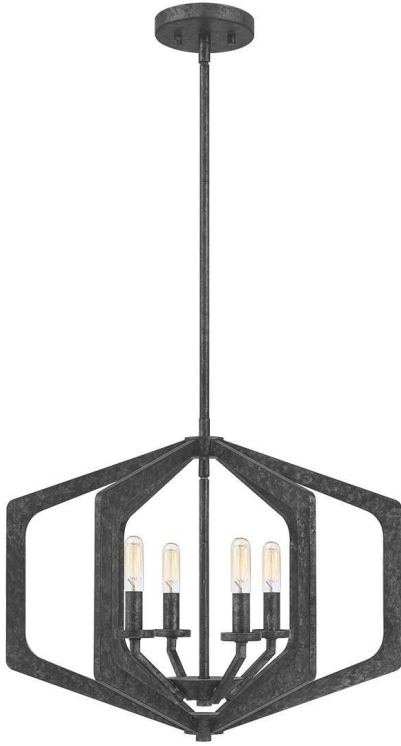

58736

4 Light Pendant - Mottled Black / Silver Patina

DETAILS	
FAMILY	Vanguard
SUITABLE LOCATION	Interior
GUARANTEE	General 2 Year Guarantee
FINISH	Mottled Black/Silver Patina
FITTING HEIGHT	413mm
DIAMETER	512mm
WIDTH	512mm
MINIMUM DROP	433mm
MAXIMUM DROP	1386mm
POWER SOURCE	Mains Voltage
VOLTAGE	220-240v 50hz
MAXIMUM WATTAGE	40W
NUMBER OF LAMPS	4
SOCKET	E14
INTEGRATED LED	No
RODS SUPPLIED	2 X 152mm & 2 X 305mm Rods
CLASS	Class I
BUILD MATERIALS	Steel
DIMMABLE FITTING	Compatible With Dimmable Lamps
PRODUCT WEIGHT	8.63kg
BOX DIMENSIONS	58 X 51 X 47cm
BOX WEIGHT	10.63 Kg

PRODUCT DETAILS

4 Lt Pendant with a Mottled Black/Silver Patina finish. Main build materials: Steel.

Max Wattage: 4 x 40W E14