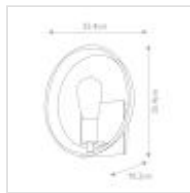

23106

1 Light Wall Light - Polished Nickel

DETAILS

FAMILY	Theater Row
SUITABLE LOCATION	Interior
GUARANTEE	General 2 Year Guarantee
FINISH	Polished Nickel
FITTING HEIGHT	254mm
WIDTH	254mm
PROJECTION/DEPTH	102mm
POWER SOURCE	Mains Voltage
VOLTAGE	220-240v 50hz
MAXIMUM WATTAGE	60W
NUMBER OF LAMPS	1
SOCKET	E27
INTEGRATED LED	No
CLASS	Class I
BUILD MATERIALS	Steel
DIMMABLE FITTING	Compatible With Dimmable Lamps
PRODUCT WEIGHT	1.71kg
BOX DIMENSIONS	16 X 32 X 33cm
BOX WEIGHT	1.90 Kg

PRODUCT DETAILS

1 Lt Wall Light with a Polished Nickel finish. Main build materials: Steel. Max Wattage: 1 x 60W E27