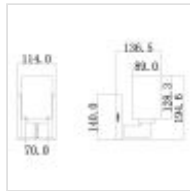

27924

1 Light Small Wall Light - Polished Chrome

DETAILS	
FAMILY	Taylor
SUITABLE LOCATION	Interior / Bathroom
GUARANTEE	General 2 Year Guarantee
IP RATING	IP44
FINISH	Polished Chrome
FITTING HEIGHT	195mm
WIDTH	114mm
PROJECTION/DEPTH	137mm
POWER SOURCE	Mains Voltage
VOLTAGE	220-240v 50hz
MAXIMUM WATTAGE	3W LED
NUMBER OF LAMPS	1
SOCKET	G9
INTEGRATED LED	No
LED LUMENS	300Lm
LED COLOUR TEMP	3000k
CLASS	Class I
BUILD MATERIALS	Steel, Opal Glass
HOURS	25000
DIMMABLE FITTING	Compatible With Dimmable Lamps
PRODUCT WEIGHT	0.63kg
BOX DIMENSIONS	18.5 X 16.5 X 25.5cm
BOX WEIGHT	0.70 Kg

PRODUCT DETAILS

1 It Small Wall Light with a Polished Chrome finish. Main build materials: Steel, Opal Glass. Max Wattage: 1 x 3W LED G9