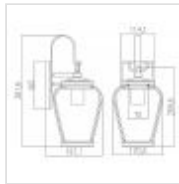

27917

1 Light Wall Lantern - Satin Black

DETAILS

FAMILY	Province
SUITABLE LOCATION	Exterior
GUARANTEE	3 Year Anti Corrosion Guarantee
IP RATING	IP44
FINISH	Satin Black
FITTING HEIGHT	382mm
WIDTH	171mm
PROJECTION/DEPTH	197mm
POWER SOURCE	Mains Voltage
VOLTAGE	220-240v 50hz
MAXIMUM WATTAGE	60W
NUMBER OF LAMPS	1
SOCKET	E27
INTEGRATED LED	No
CLASS	Class I
BUILD MATERIALS	Cast Aluminium, Glass
DIMMABLE FITTING	Compatible With Dimmable Lamps
PRODUCT WEIGHT	1.71kg
BOX DIMENSIONS	26 X 22.5 X 45.5cm
BOX WEIGHT	1.90 Kg

PRODUCT DETAILS

1 Lt Wall Lantern with a Satin Black finish. Main build materials: Cast Aluminium, Glass. Max Wattage: 1 x 60W E27