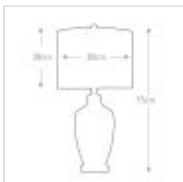

26117

1 Light Table Lamp - Mercury Glass

DETAILS	
FAMILY	Nicolls
SUITABLE LOCATION	Interior
GUARANTEE	General 2 Year Guarantee
FINISH	Mercury Glass
FITTING HEIGHT	750mm
WIDTH	380mm
POWER SOURCE	Plug
VOLTAGE	220-240v 50hz
MAXIMUM WATTAGE	60W
NUMBER OF LAMPS	1
SOCKET	E27
INTEGRATED LED	No
CLASS	Class I
BUILD MATERIALS	Mercury Glass
SHADE MATERIAL	Fine Grain Linen Hard-Backed With Silver Trim
DIMMABLE FITTING	Compatible With Dimmable Smart Lamps
PRODUCT WEIGHT	3.6kg
BOX DIMENSIONS	40 X 40 X 48cm
BOX WEIGHT	4.00 Kg