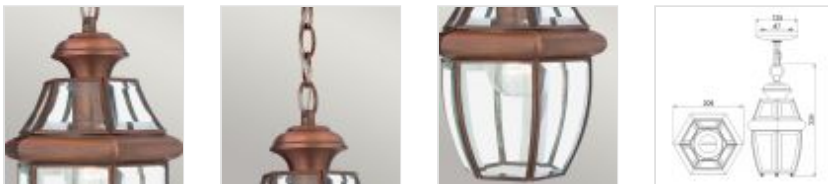

30464

1 Light Medium Chain Lantern - Lacquered Aged Copper

DETAILS	
FAMILY	Newbury
SUITABLE LOCATION	Exterior
GUARANTEE	General 2 Year Guarantee
IP RATING	IP23
FINISH	Lacquered Aged Copper
FITTING HEIGHT	334mm
WIDTH	208mm
MINIMUM DROP	410mm
MAXIMUM DROP	1570mm
POWER SOURCE	Mains Voltage
VOLTAGE	220-240v 50hz
MAXIMUM WATTAGE	60W
NUMBER OF LAMPS	1
SOCKET	E27
INTEGRATED LED	No
CLASS	Class I
BUILD MATERIALS	Solid Copper, Clear Bevelled Glass
DIMMABLE FITTING	Compatible With Dimmable Lamps
PRODUCT WEIGHT	2.34kg
BOX DIMENSIONS	26 X 24 X 39cm
BOX WEIGHT	2.60 Kg

PRODUCT DETAILS

1 Lt Medium Chain Lantern with a Lacquered Aged Copper finish. Main build materials: Solid Copper, Clear Bevelled Glass. Max Wattage: 1 x 60W E27