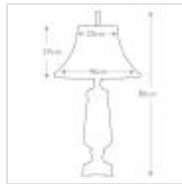

26108

1 Light Table Lamp - Green / Aged Brass

DETAILS	
FAMILY	Monteverde
SUITABLE LOCATION	Interior
GUARANTEE	General 2 Year Guarantee
FINISH	Green/Aged Brass
FITTING HEIGHT	864mm
WIDTH	457mm
PROJECTION/DEPTH	457mm
POWER SOURCE	Plug
VOLTAGE	220-240v 50hz
MAXIMUM WATTAGE	60W
NUMBER OF LAMPS	1
SOCKET	E27
INTEGRATED LED	No
CLASS	Class I
BUILD MATERIALS	Ceramic
SHADE MATERIAL	Crushed Silk Softback
DIMMABLE FITTING	Compatible With Dimmable Smart Lamps
PRODUCT WEIGHT	5.22kg
BOX DIMENSIONS	50 X 50 X 72.5cm
BOX WEIGHT	5.80 Kg

## PRODUCT DETAILS

1 Lt Table Lamp with a Green/Aged Brass finish. Main build materials: Ceramic. Max Wattage: 1 x 60W E27