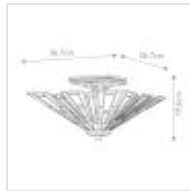

58711

2 Light Flush - Vintage Bronze

DETAILS	
FAMILY	Maybeck
SUITABLE LOCATION	Interior
GUARANTEE	General 2 Year Guarantee
FINISH	Vintage Bronze
FITTING HEIGHT	196mm
DIAMETER	367mm
WIDTH	367mm
POWER SOURCE	Mains Voltage
VOLTAGE	220-240v 50hz
MAXIMUM WATTAGE	60W
NUMBER OF LAMPS	2
SOCKET	E27
INTEGRATED LED	No
CLASS	Class I
BUILD MATERIALS	Steel, Resin, Art Glass
DIMMABLE FITTING	Compatible With Dimmable Lamps
PRODUCT WEIGHT	2.72kg
BOX DIMENSIONS	18 X 18 X 9.5cm
BOX WEIGHT	3.90 Kg

PRODUCT DETAILS

2 Lt Flush with a Vintage Bronze finish. Main build materials: Steel, Resin, Art Glass.

Max Wattage: 2 x 60W E27