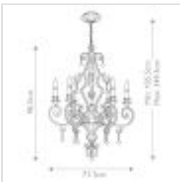

23090

6 Light Chandelier - Antique Bronze & Gold

DETAILS	
FAMILY	Marquette
SUITABLE LOCATION	Interior
GUARANTEE	General 2 Year Guarantee
FINISH	Antique Bronze & Gold
FITTING HEIGHT	965mm
DIAMETER	711mm
WIDTH	711mm
MINIMUM DROP	1055mm
MAXIMUM DROP	3493mm
POWER SOURCE	Mains Voltage
VOLTAGE	220-240v 50hz
MAXIMUM WATTAGE	60W
NUMBER OF LAMPS	6
SOCKET	E14
INTEGRATED LED	No
CLASS	Class I
BUILD MATERIALS	Steel, K9 Cut Glass
DIMMABLE FITTING	Compatible With Dimmable Lamps
PRODUCT WEIGHT	14.85kg
BOX DIMENSIONS	38 X 78 X 52cm
BOX WEIGHT	16.50 Kg

PRODUCT DETAILS

6 Lt Chandelier with a Antique Bronze & Gold finish. Main build materials: Steel, K9 Cut Glass. Max Wattage: 6 x 60W E14